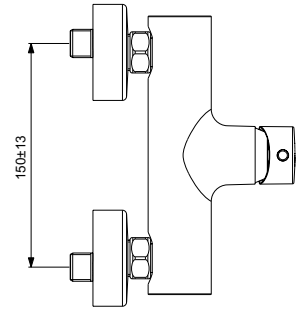

Ideal Standard

SHOWER MIXERS

Ceraline

Article-No.: **BC200XG**

Exposed shower mixer

Ceraline exposed shower mixer with 38 mm ceramic cartridge FirmaFlow with hot water limiter. Using: Metal handle with red and blue colour indication, Check valve and Standard S-Connections.

Colour: XG - Silk Black

More product details:

| | |
|---------------------------|-------------------------------|
| Mounting: | Exposed |
| Operation Type: | Single lever |
| Style: | Contemporary |
| Accreditations: | DIN EN 817, DIN 4109 Gruppe 1 |
| Operation Pressure (bar): | 3 |
| Flow Rate (litre): | 13 |
| Net Weight (kg): | 1,727 |
| Material: | Powder coated brass |
| Height (mm): | 119 |
| Width (mm): | 220 |
| Depth (mm): | 153 |
| Certificate Number: | EN 817 |