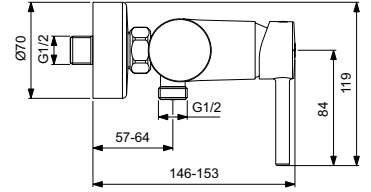

Ideal Standard

SHOWER MIXERS

Ceraline

Article-No.: **BC200XG**

Exposed shower mixer

Ceraline exposed shower mixer with 38 mm ceramic cartridge FirmaFlow with hot water limiter. Using: Metal handle with red and blue colour indication, Check valve and Standard S-Connections.

Colour: XG - Silk Black

More product details:

| | |
|---------------------------|-------------------------------|
| Mounting: | Exposed |
| Operation Type: | Single lever |
| Style: | Contemporary |
| Accreditations: | DIN EN 817, DIN 4109 Gruppe 1 |
| Operation Pressure (bar): | 3 |
| Flow Rate (litre): | 13 |
| Net Weight (kg): | 1,727 |
| Material: | Powder coated brass |
| Height (mm): | 119 |
| Width (mm): | 220 |
| Depth (mm): | 153 |
| Certificate Number: | EN 817 |