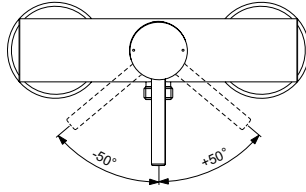

Ideal Standard

SHOWER MIXERS

Ceraline

Article-No.: **BC200XG**

Exposed shower mixer

Ceraline exposed shower mixer with 38 mm ceramic cartridge FirmaFlow with hot water limiter. Using: Metal handle with red and blue colour indication, Check valve and Standard S-Connections.

Colour: XG - Silk Black

More product details:

| | |
|---------------------------|-------------------------------|
| Mounting: | Exposed |
| Operation Type: | Single lever |
| Style: | Contemporary |
| Accreditations: | DIN EN 817, DIN 4109 Gruppe 1 |
| Operation Pressure (bar): | 3 |
| Flow Rate (litre): | 13 |
| Net Weight (kg): | 1,727 |
| Material: | Powder coated brass |
| Height (mm): | 119 |
| Width (mm): | 220 |
| Depth (mm): | 153 |
| Certificate Number: | EN 817 |